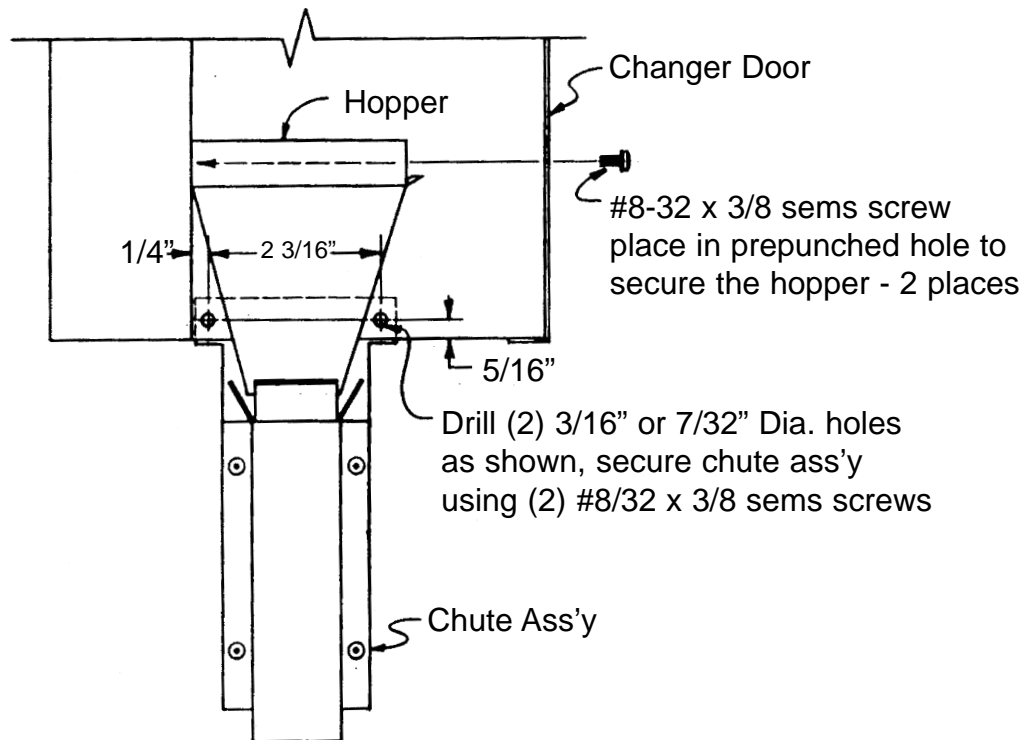

MODELS: All Pepsi - Cold Drink Wide Venders With Serial Number Prior to XXXX-1185XX

KIT NUMBER

KIT DESCRIPTION

013570

Hopper Chute Kit

BEFORE WORKING ON VENDER: Remove power from vender by unplugging vender's main power cord from the AC voltage power source (wall outlet).