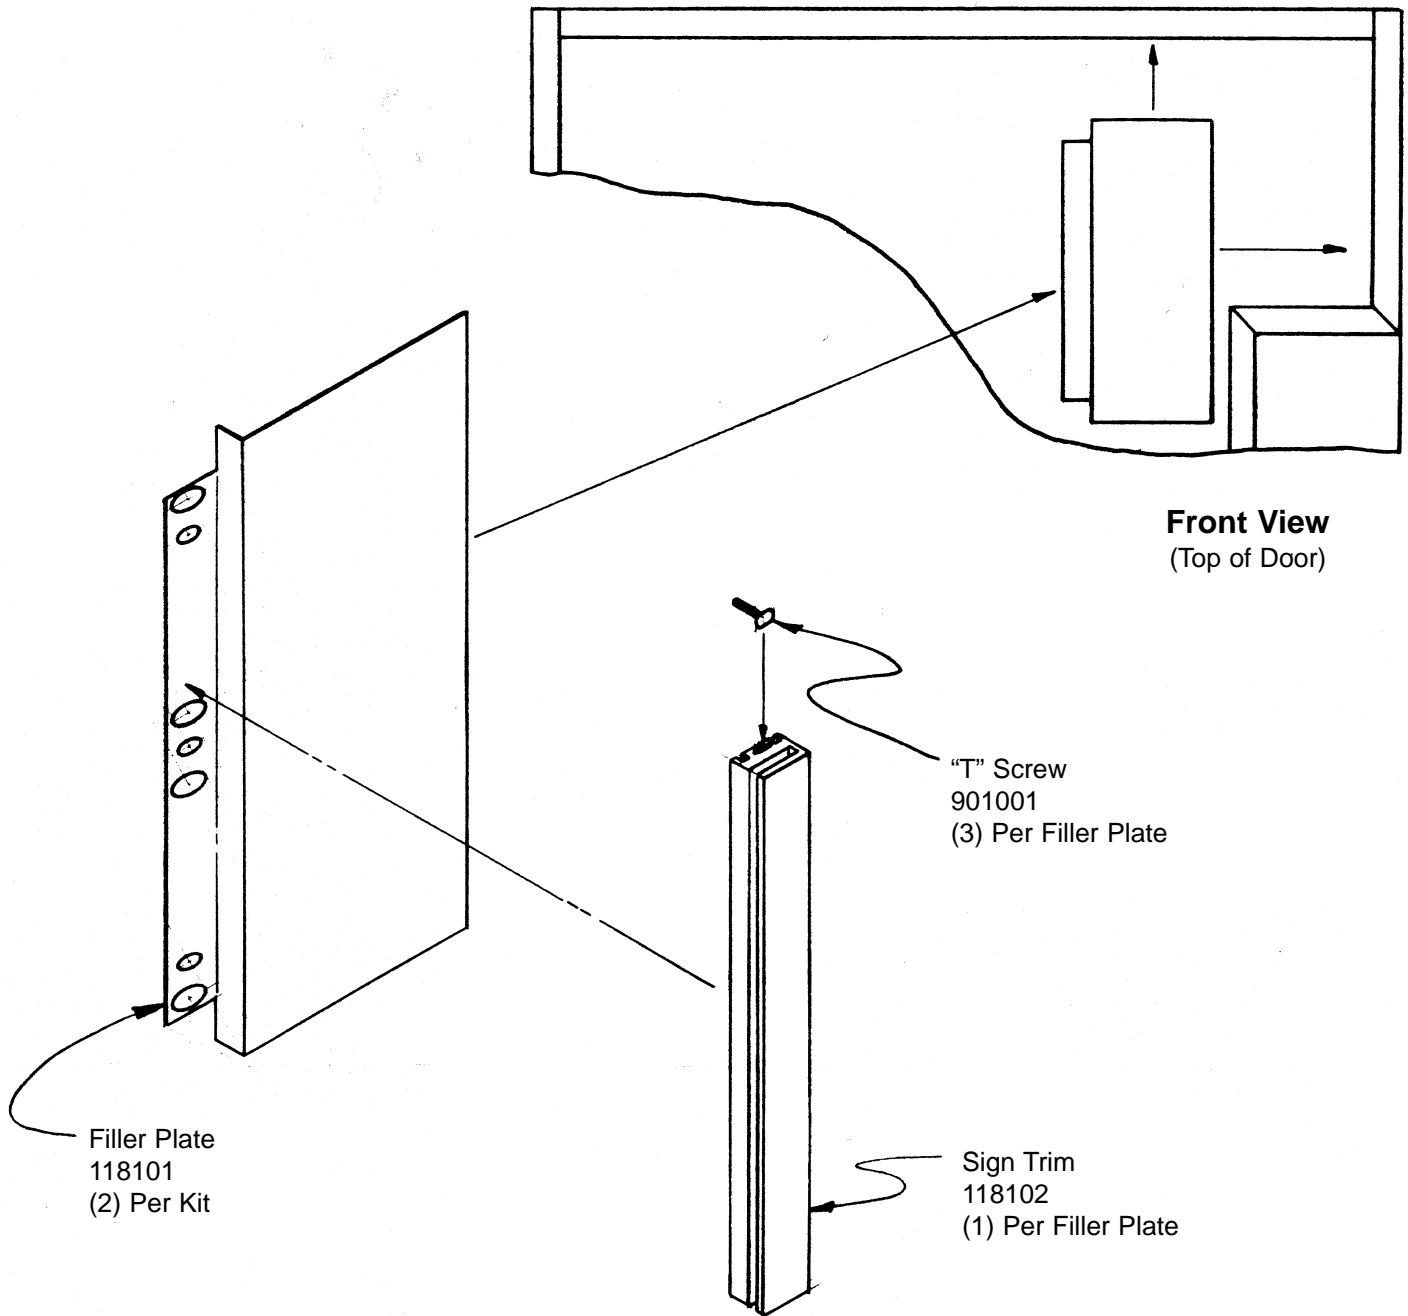

ANY QUESTIONS??? CONTACT ROYAL VENDORS' CUSTOMER SERVICE DEPARTMENT
CALL TOLL FREE (800) 931-9214