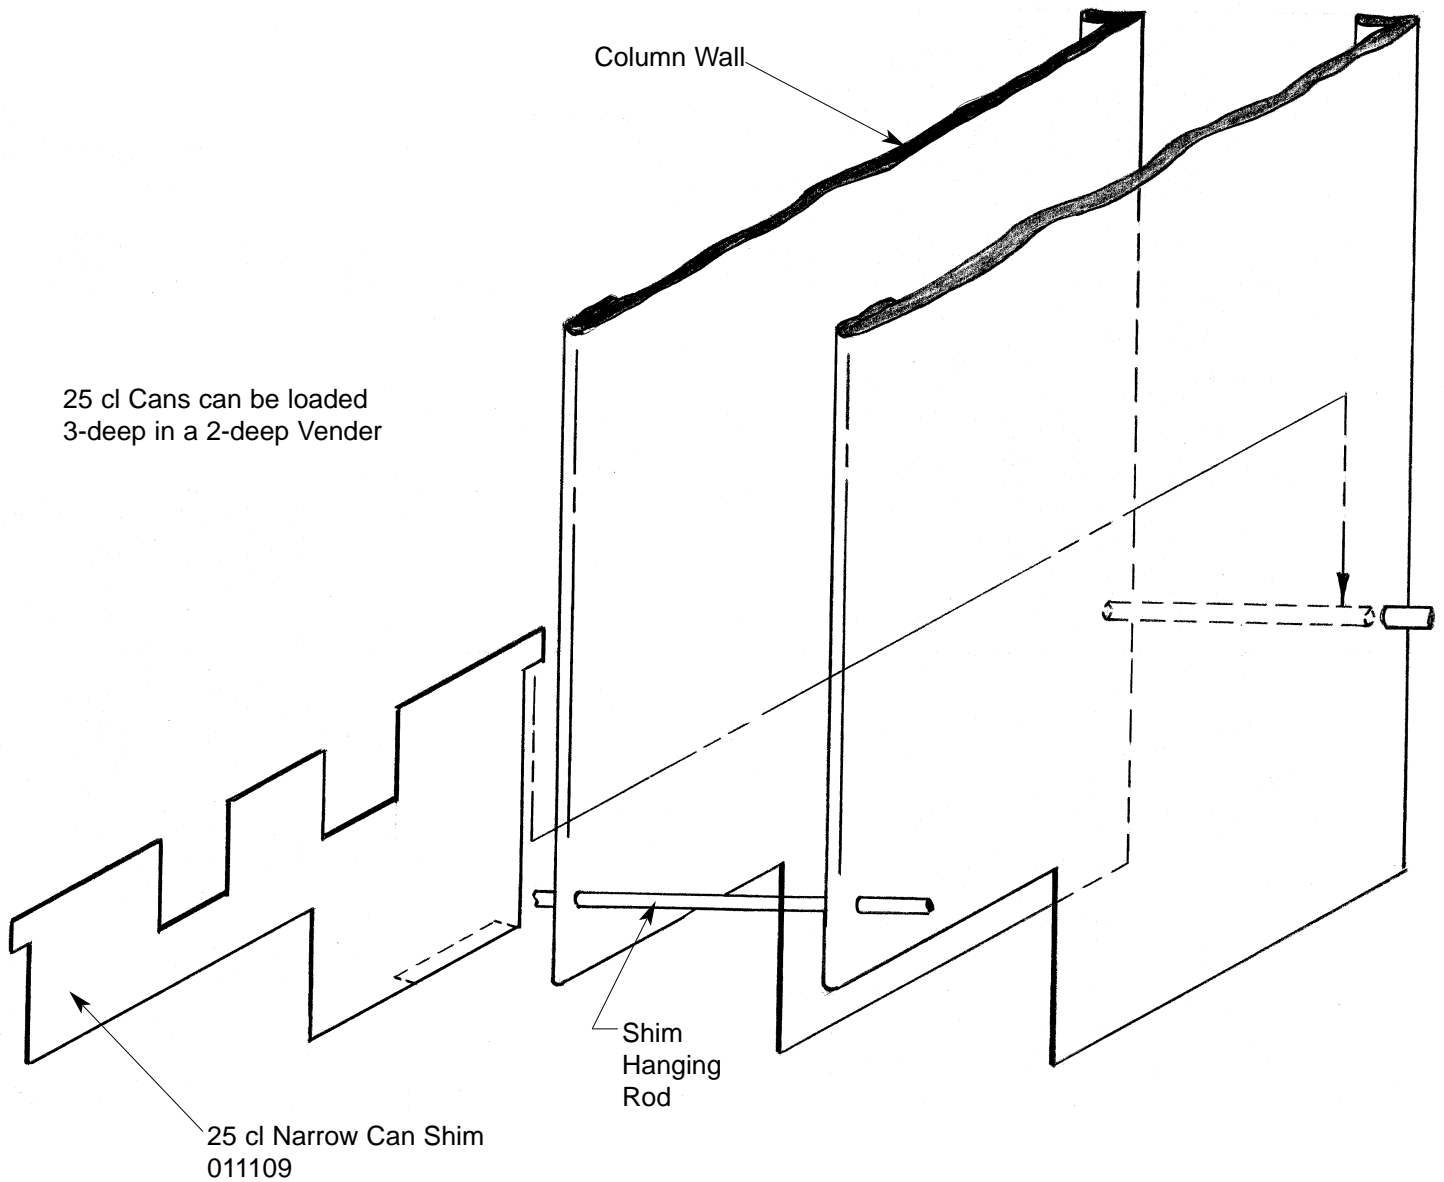

**MODELS:** Electro-Mechanical, Merlin III, Merlin 2000 (Double Depth)

**KIT NUMBER**

**KIT DESCRIPTION**

011120

25 cl Can Shim Kit (Narrow Column)

**BEFORE WORKING ON VENDER:** Remove power from vender by unplugging vender's main power cord from the AC voltage power source (wall outlet).