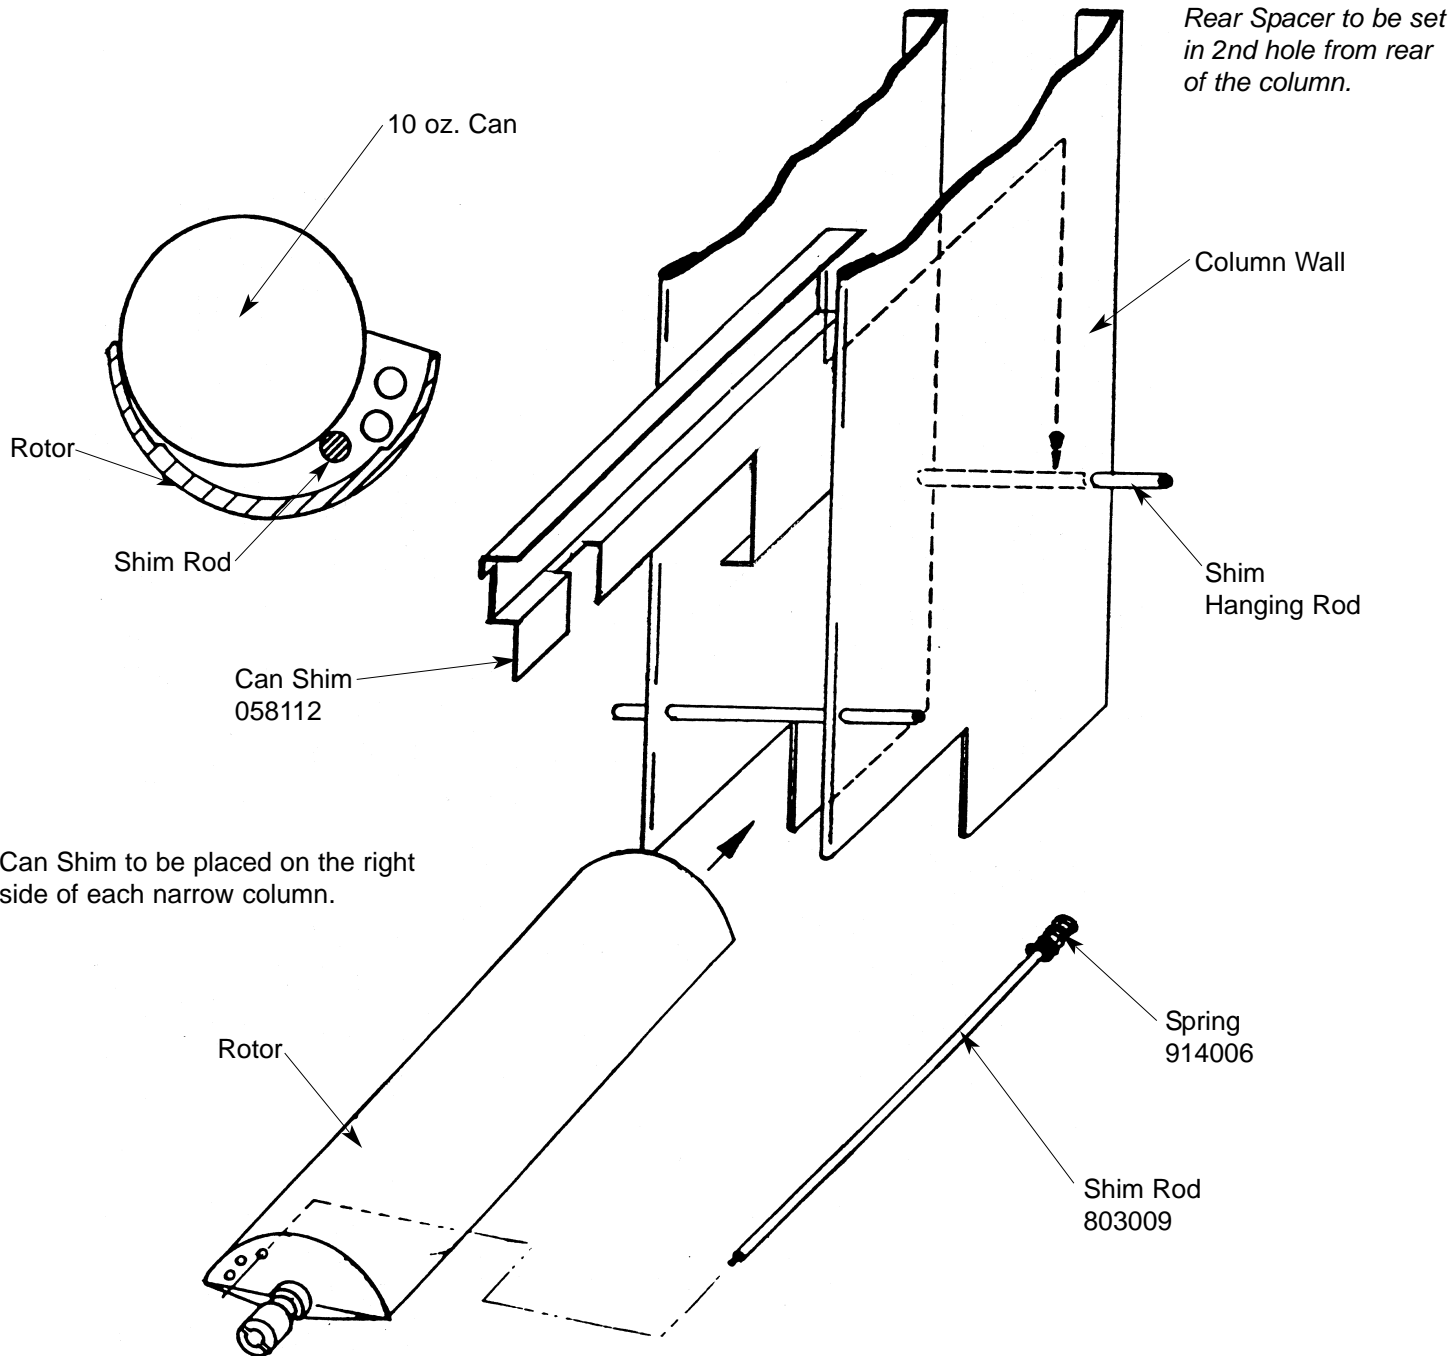

MODELS: Triple-Depth Electro-Mechanical, Merlin 2000, Merlin III

KIT NUMBER

KIT DESCRIPTION

058121

10 oz. Can Shim / Rod Kit (1 Kit per Narrow column)

BEFORE WORKING ON VENDER: Remove power from vender by unplugging vender's main power cord from the AC voltage power source (wall outlet).