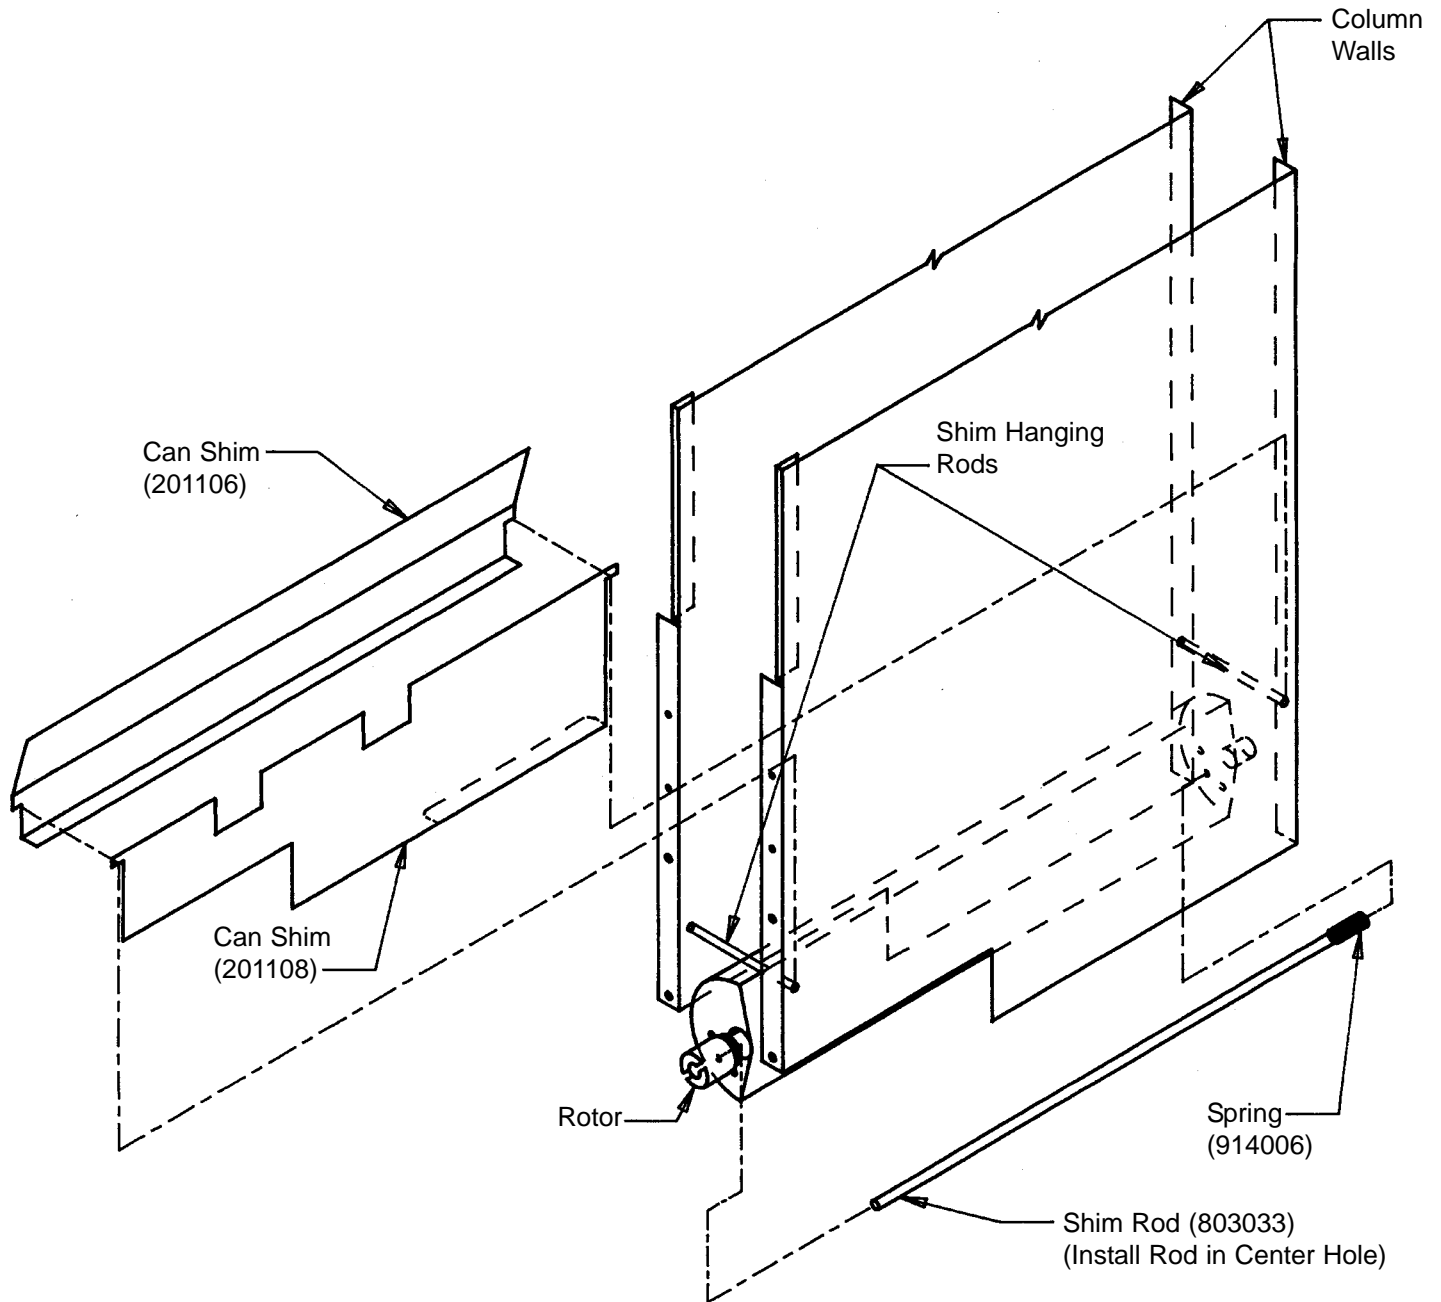

NOTE: All 510, 540, 609 & 630 three deep models can be identified on the serial plate as 1352XX-XXXX and less. 1352 and greater are three deep "plus" models and are 1/2" deeper.

Instructions:

1. Install backspacers in hole #17. Product will vend triple deep.
2. When converting wide columns: install a tie strip shim (part 011,189,013 included in kit) in each column being used to vend 12 oz. cans. Use these only if sold out paddles are not present.

MODELS: 510 & 609 Three Deep "Plus" Venders

Narrow Columns

ANY QUESTIONS??? CONTACT ROYAL VENDORS' CUSTOMER SERVICE DEPARTMENT
CALL TOLL FREE (800) 931-9214