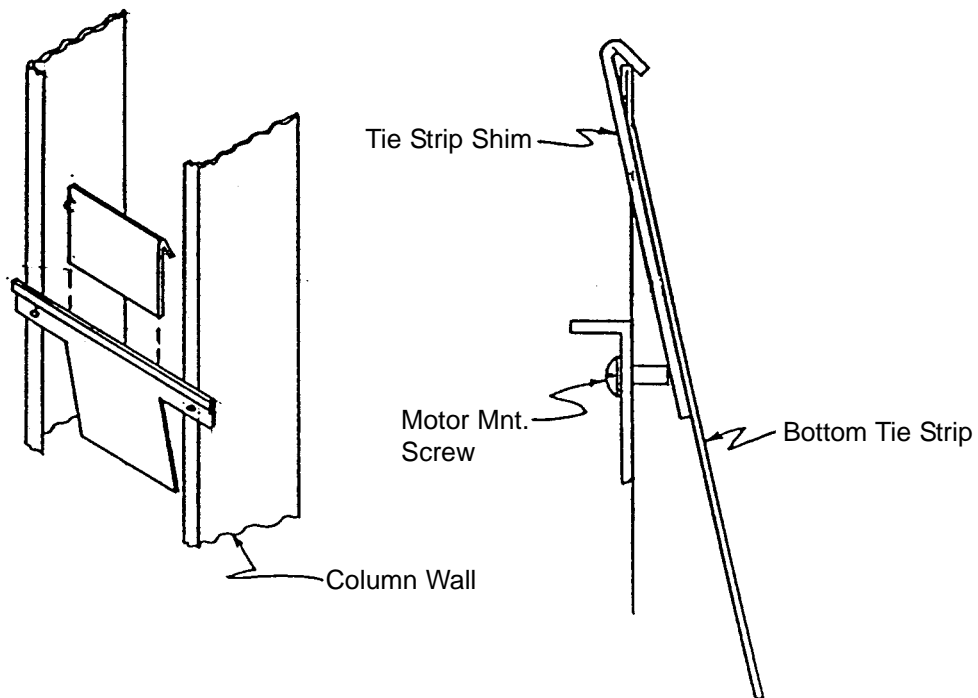

MODELS: 510 & 609 Three Deep "Plus" Venders (See note below)

KIT NUMBER

KIT DESCRIPTION

201191

Shim Kit for 510 & 609 Venders Without Sold Out Paddles

BEFORE WORKING ON VENDER: Remove power from vender by unplugging vender's main power cord from the AC voltage power source (wall outlet).

NOTE: All 510, 540, 609 & 630 three deep models can be identified on the serial plate as 1352XX-XXXX and less. 1352 and greater are three deep "plus" models and are 1/2" deeper.

Instructions:

1. Install backspacers in hole #17. Product will vend triple deep.
2. When converting wide columns: install a tie strip shim (part 011,189,013 included in kit) in each column being used to vend 12 oz. cans. Use these only if sold out paddles are not present.