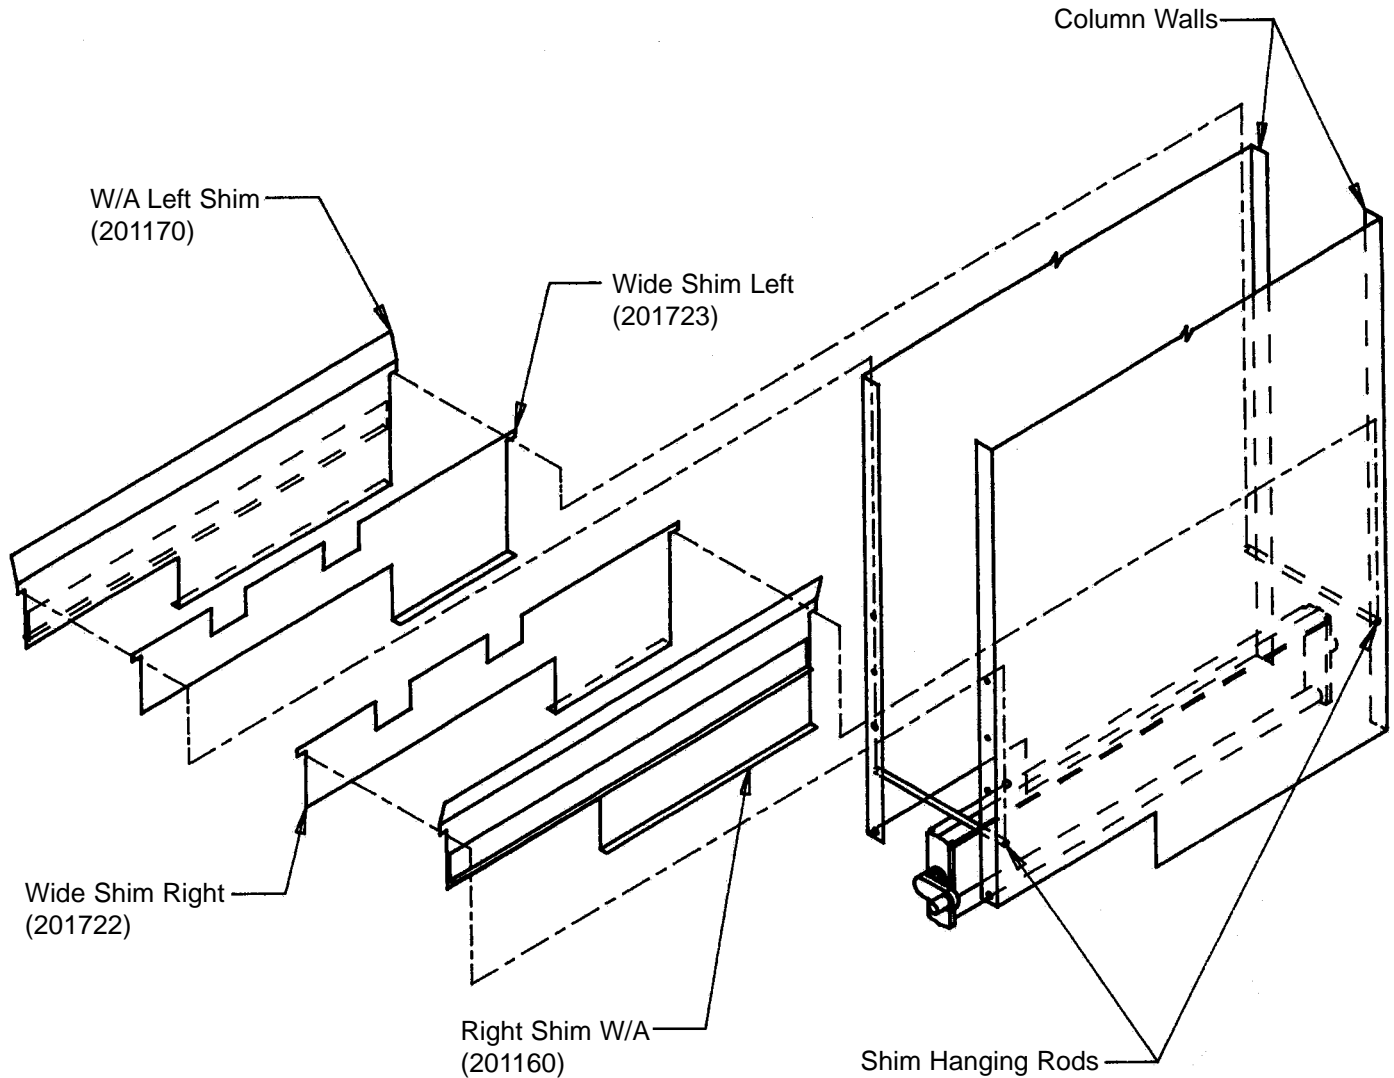

Wide Columns

ANY QUESTIONS??? CONTACT ROYAL VENDORS' CUSTOMER SERVICE DEPARTMENT
CALL TOLL FREE (800) 931-9214