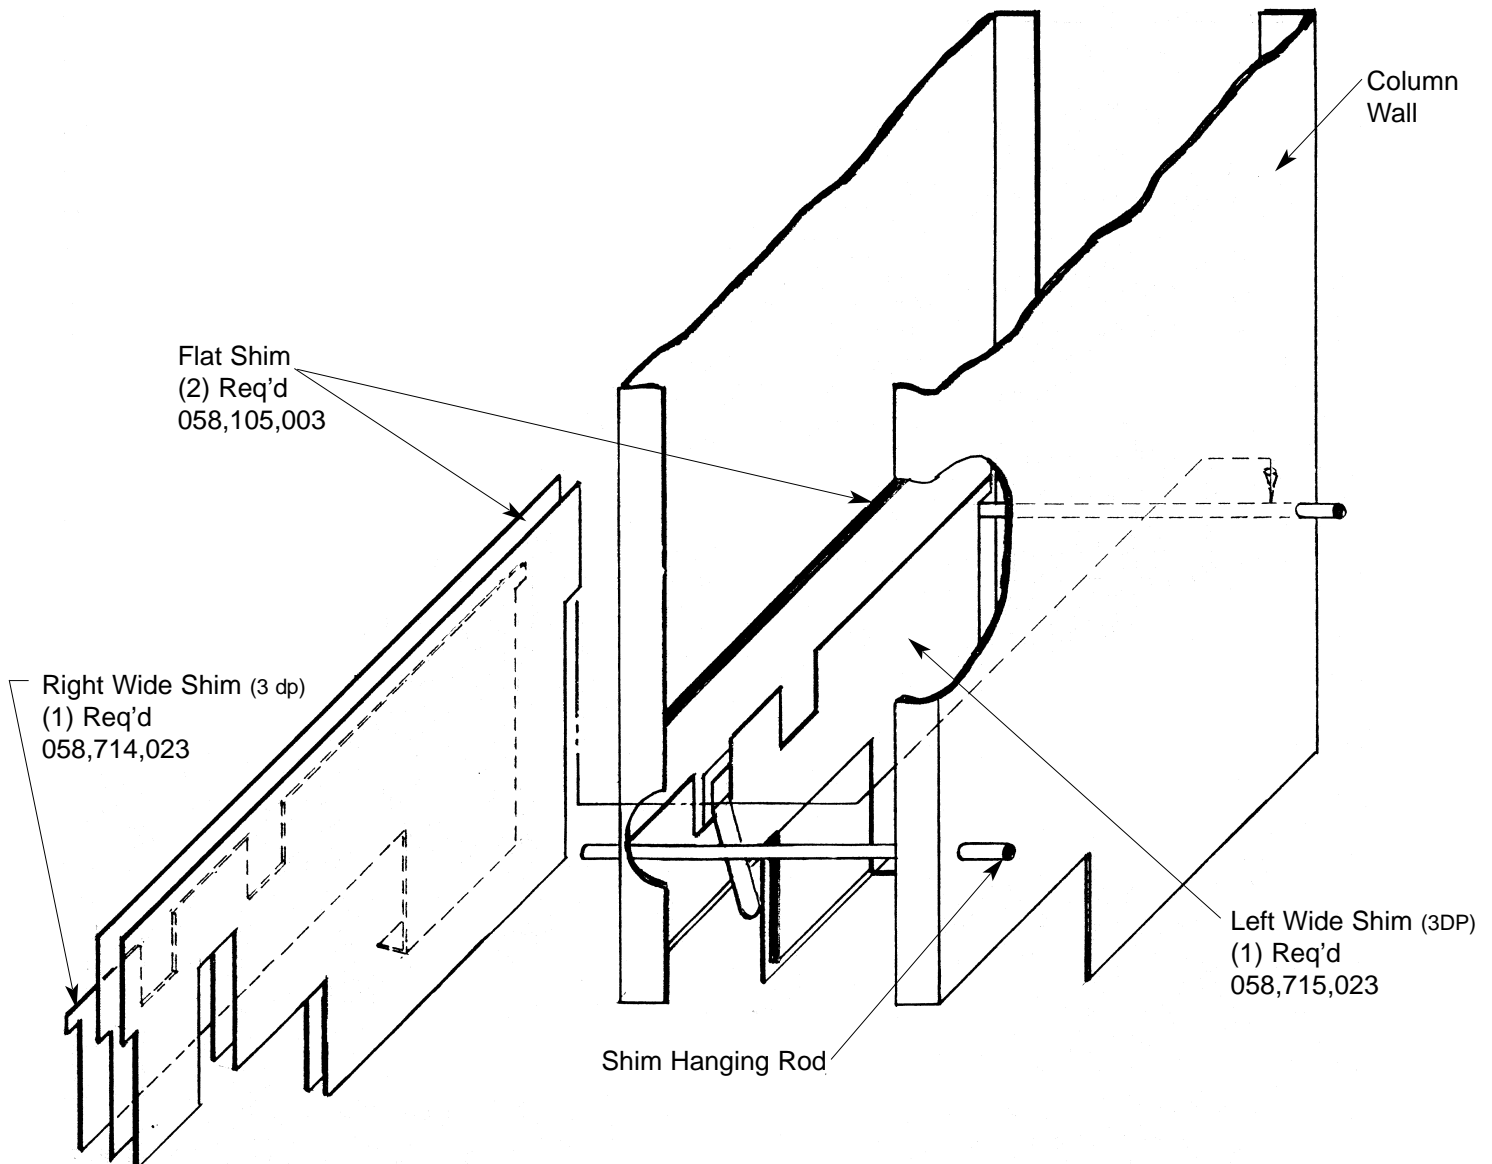

MODELS: Electro-Mechanical, Merlin 2000, Merlin III (Triple Depth)

KIT NUMBER

KIT DESCRIPTION

058110

10 oz. Can Shim / Rod Installation Kit (1 kit per wide column)

BEFORE WORKING ON VENDER: Remove power from vender by unplugging vender's main power cord from the AC voltage power source (wall outlet).

- Notes:**
1. 10 oz. Cans vend triple depth wide column.
 2. This kit can also be used on all Royal Vendors' Triple Depth Merlin Models and for 12 oz. can kit in a 16 oz. bottle vender.

**ANY QUESTIONS??? CONTACT ROYAL VENDORS' CUSTOMER SERVICE DEPARTMENT
CALL TOLL FREE (800) 931-9214**