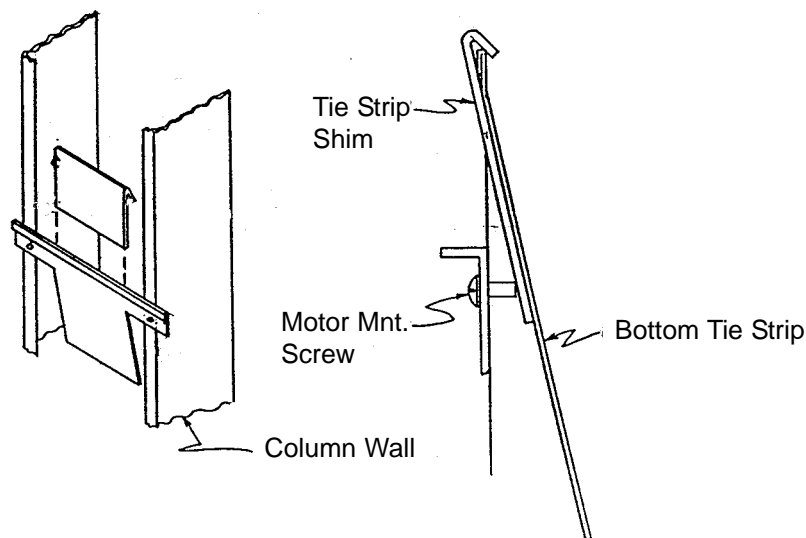

MODELS: 510 & 609 3 Deep Vendors (See Note Below)

KIT NUMBER	KIT DESCRIPTION
201120	Shim Kit for 510 & 609 Venders With Sold Out Paddles
201197	Shim Kit for 510 & 609 Venders Without Sold Out Paddles

BEFORE WORKING ON VENDER: Remove power from vender by unplugging vender's main power cord from the AC voltage power source (wall outlet).

NOTE: All 510, 540, 609, & 630 three deep models can be identified on the serial plate as 1352XX-XXXX and less. 1352 and greater are three deep **"plus"** models and are 1/2" deeper.

Instructions:

1. Install backspacers in hole #17. Product will vend triple deep.
2. When converting **wide** columns: Install a tie strip shim (011,189,013 included in kit #201197) in each column being used to vend 12 oz. cans. Use these only if sold out paddles are **not** present in wide columns.
3. When converting narrow columns: All venders with serial number equal to or lesser than 1308XX-XXXX were built without shim rods and springs.