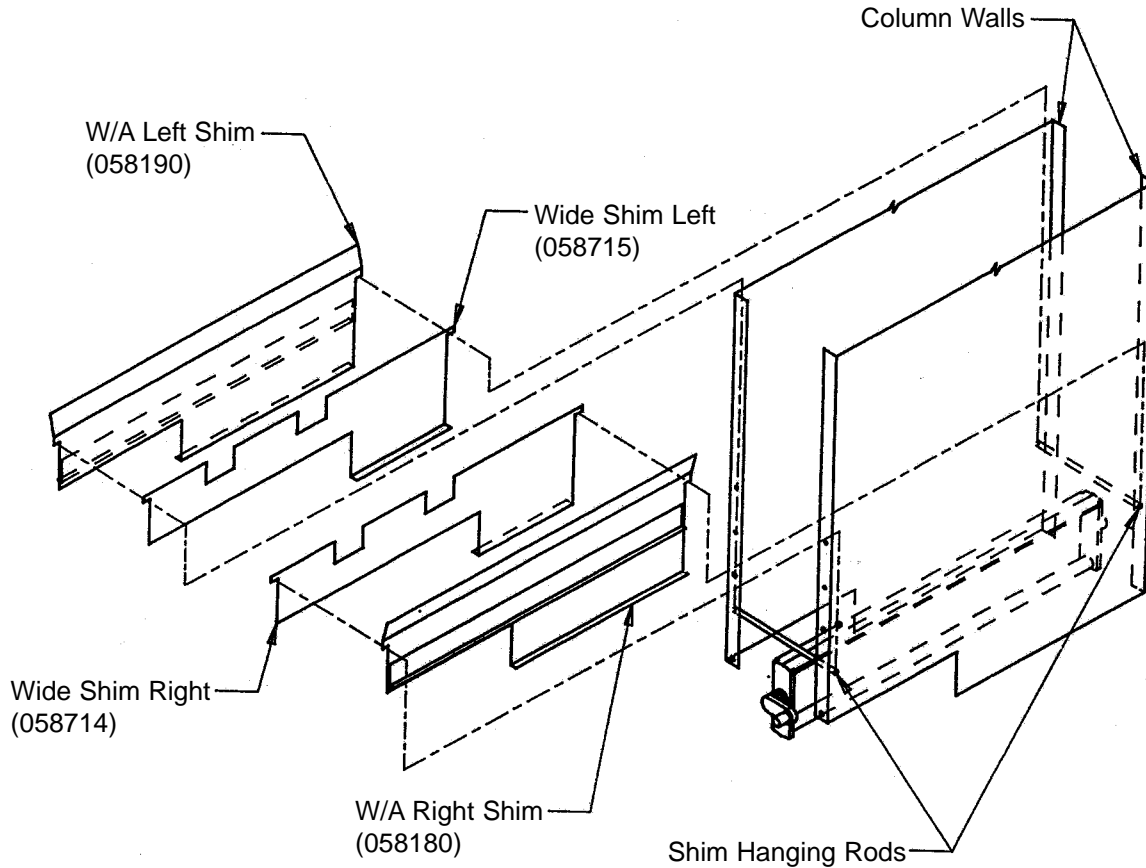

Wide Columns

ANY QUESTIONS??? CONTACT ROYAL VENDORS' CUSTOMER SERVICE DEPARTMENT
CALL TOLL FREE (800) 931-9214