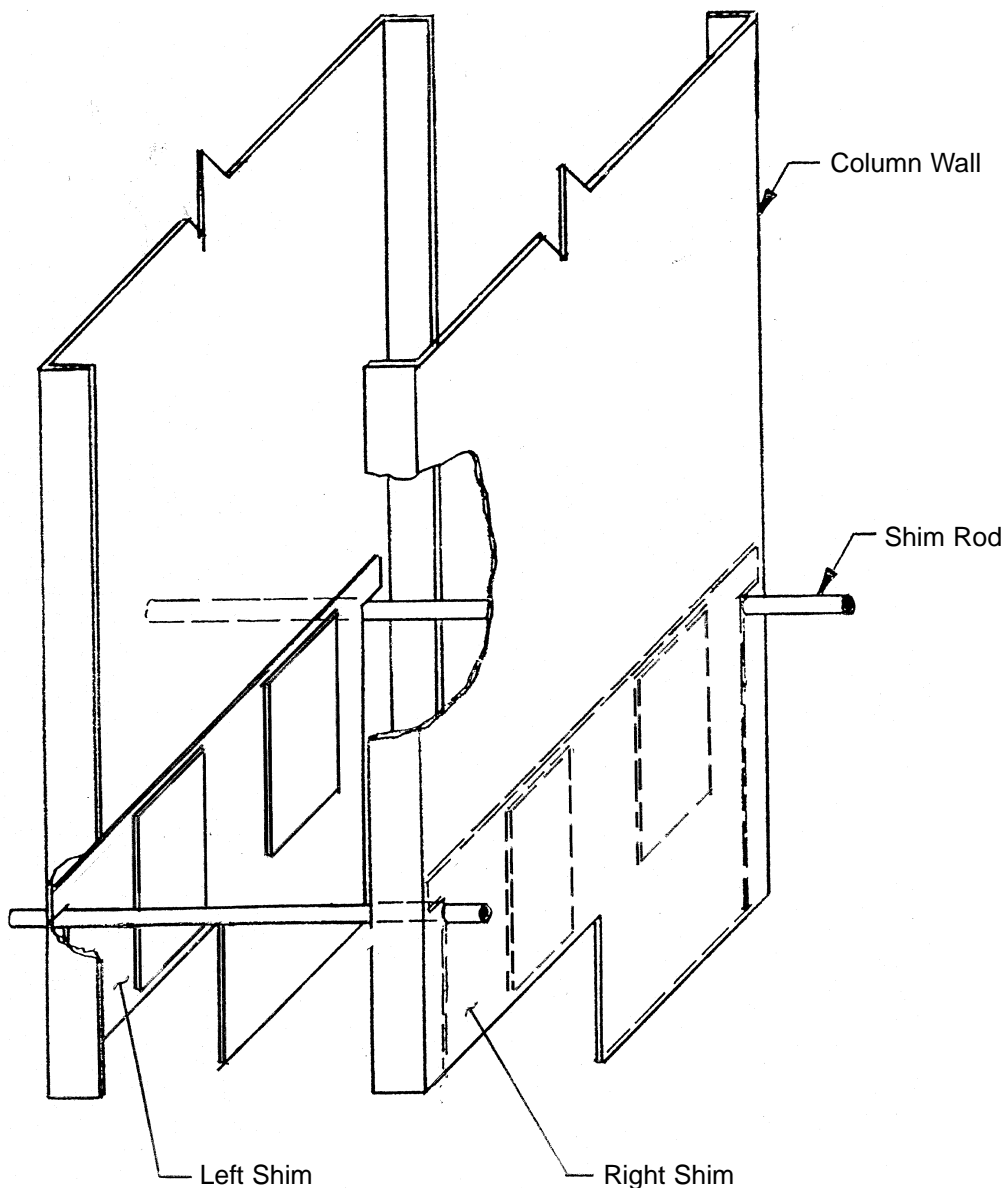

ANY QUESTIONS??? CONTACT ROYAL VENDORS' CUSTOMER SERVICE DEPARTMENT
CALL TOLL FREE (800) 931-9214