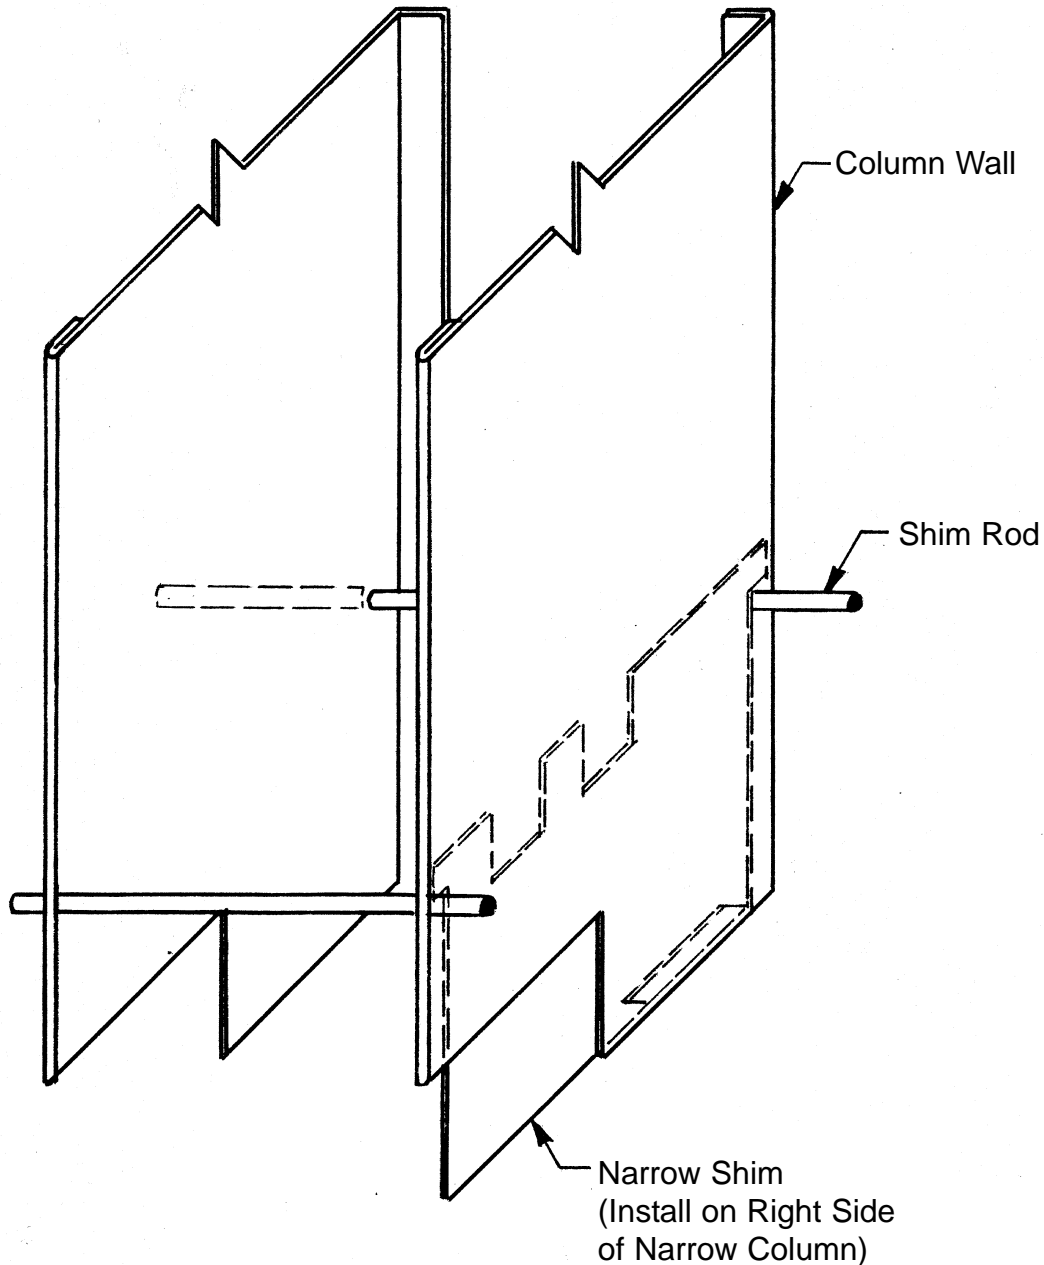

MODELS: All 3-Deep Venders (Except 510, 540, & 600 Venders)

KIT NUMBER **KIT DESCRIPTION** (Except 510, 540, & 600)

058124 16 oz Can Shims in Narrow Column (All 3-Deep Venders)

BEFORE WORKING ON VENDER: Remove power from vender by unplugging vender's main power cord from the AC voltage power source (wall outlet).