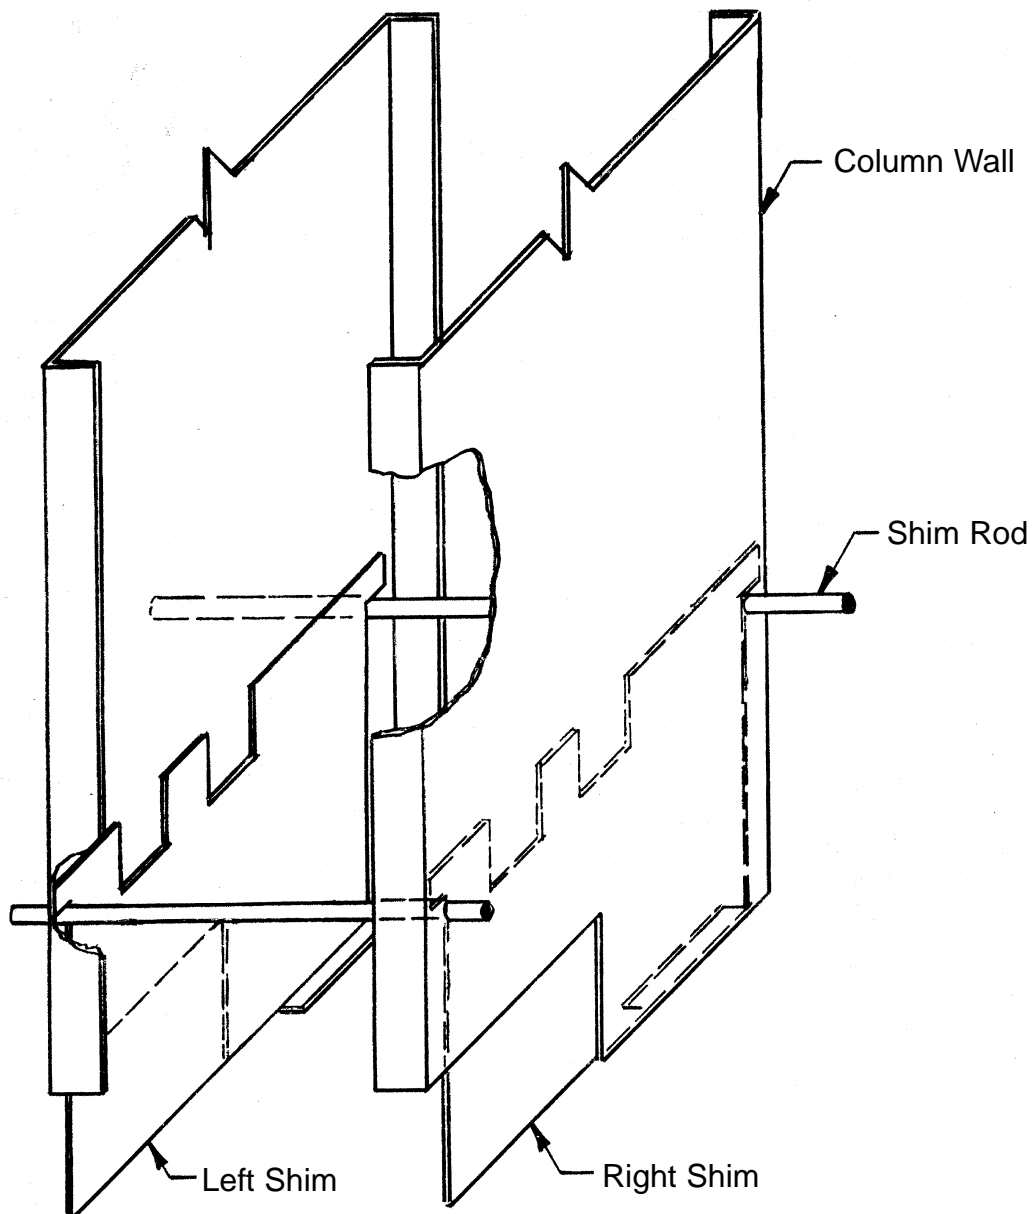

**ANY QUESTIONS??? CONTACT ROYAL VENDORS' CUSTOMER SERVICE DEPARTMENT
CALL TOLL FREE (800) 931-9214**