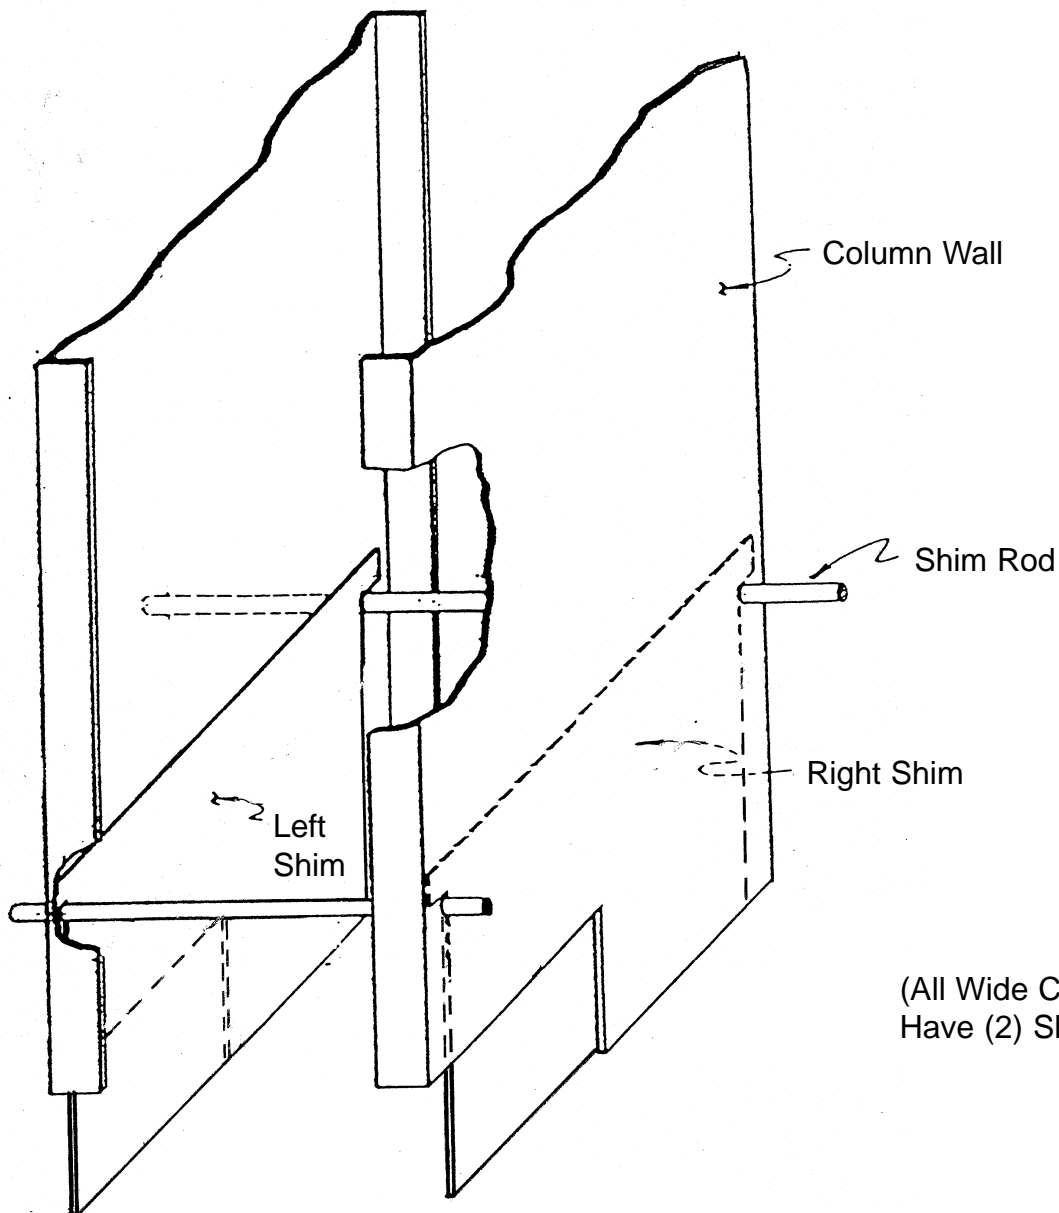

MODELS: All 510 and 540 Venders - Wide Columns Only

KIT NUMBER

KIT DESCRIPTION

108709

20 oz. Bottle Shim (All 510 and 540 Venders - Wide Columns Only)

BEFORE WORKING ON VENDER: Remove power from vender by unplugging vender's main power cord from the AC voltage power source (wall outlet).

(All Wide Columns Have (2) Shims Each)

Wide Column Layout

ANY QUESTIONS??? CONTACT ROYAL VENDORS' CUSTOMER SERVICE DEPARTMENT
CALL TOLL FREE (800) 931-9214