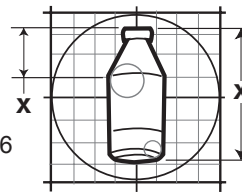

016

Package Vending Specification

426 Industrial Boulevard • Kearneysville WV 25430-2776
 Phone: (304) 728-7056 • Fax: (304) 725-6579

PAGE: 1 of 1
DATE: 6-24-04
REVISION: 01

PRODUCT NAME: 12 oz. LeBleu Water
BOTTLER / COMPANY: LeBleu
VOLUME: 12 oz. / 355 mL
PACKAGE TYPE: PET
HEIGHT: 5.3 in. / 13.5 cm
DIAMETER: 2.81 in. / 7.14 cm
WEIGHT: 0.84 lbs. / 0.38 kg
COUNTRY OF ORIGIN: USA

APPROVED VENDERS				
VENDER	RETAINERS		79" CAPACITY	
	Front	Rear	Front	Rear
MIV Airflow*	3	11	58	29
MIV (regular)	4	12	58	29

* - Serial number 200422XX00001 and after.

KITS / PARTS: None required.

SPECIAL INSTRUCTIONS: Load bottles two deep in front columns, with caps to the front. Load bottles one deep in rear columns, with caps to the rear.