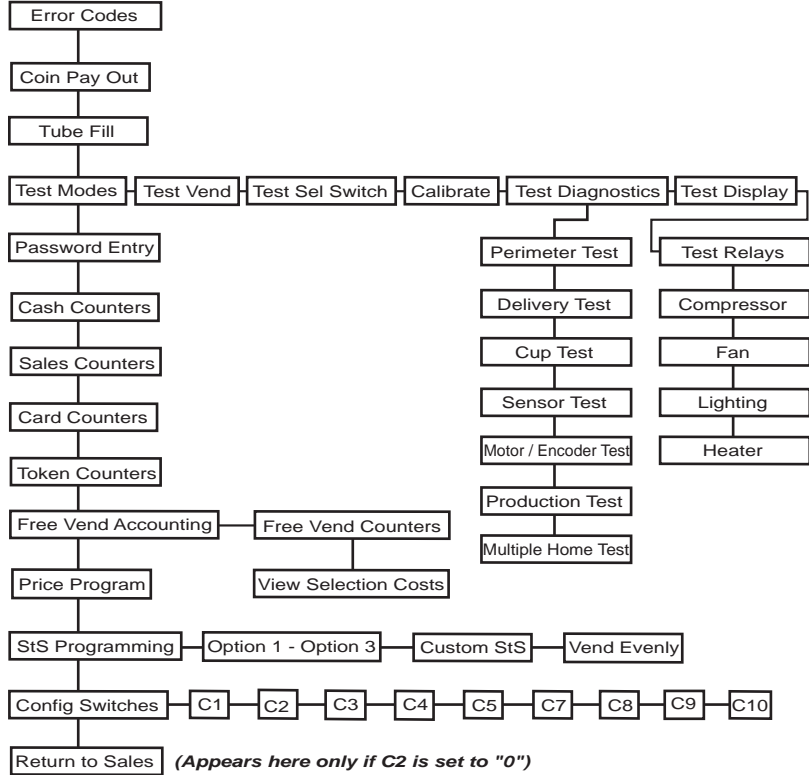

ROYAL VISION VENDER

Next Generation

KO Programming Flowchart

Internal (Service) Menu

Optional Menu Items (These items will appear if C2 is set to "1")