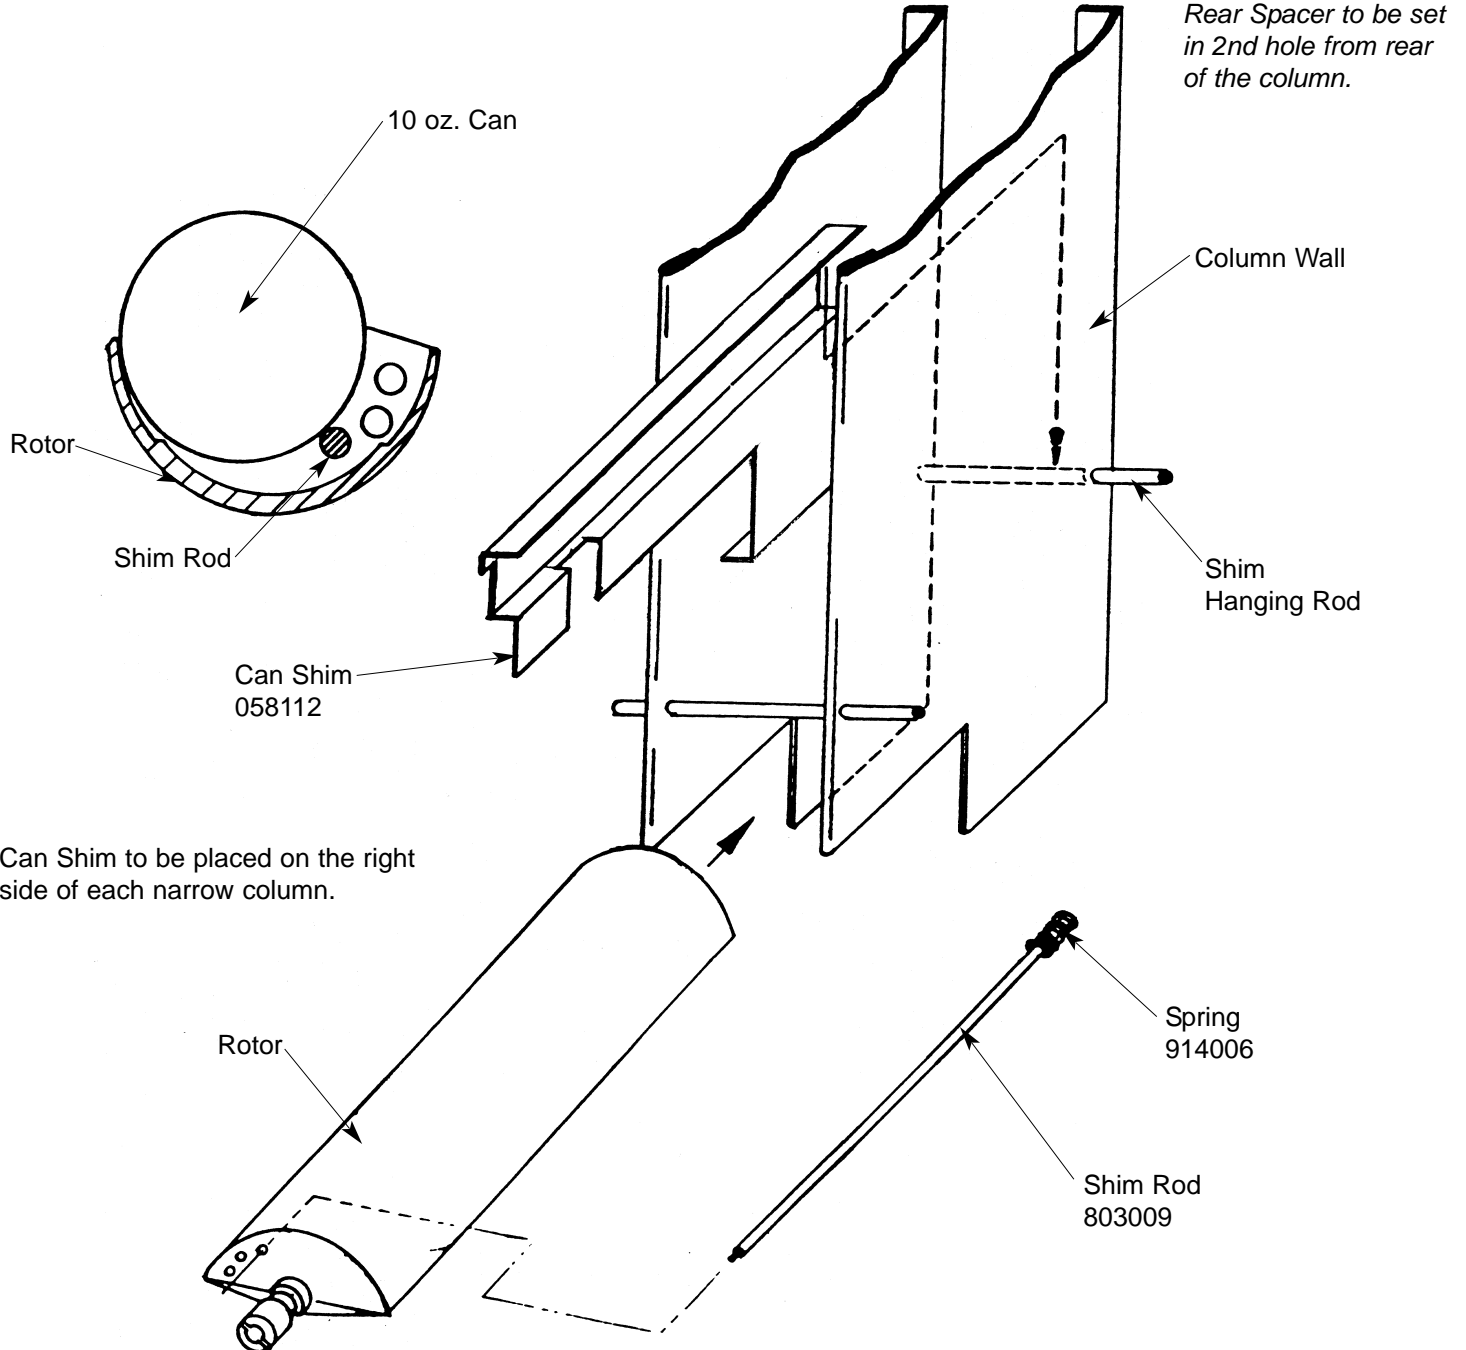

MODELS: Triple-Depth Electro-Mechanical, Merlin 2000, Merlin III

KIT NUMBER

KIT DESCRIPTION

058121

10 oz. Can Shim / Rod Kit (1 Kit per Narrow column)

BEFORE WORKING ON VENDER: Remove power from vender by unplugging vender's main power cord from the AC voltage power source (wall outlet).